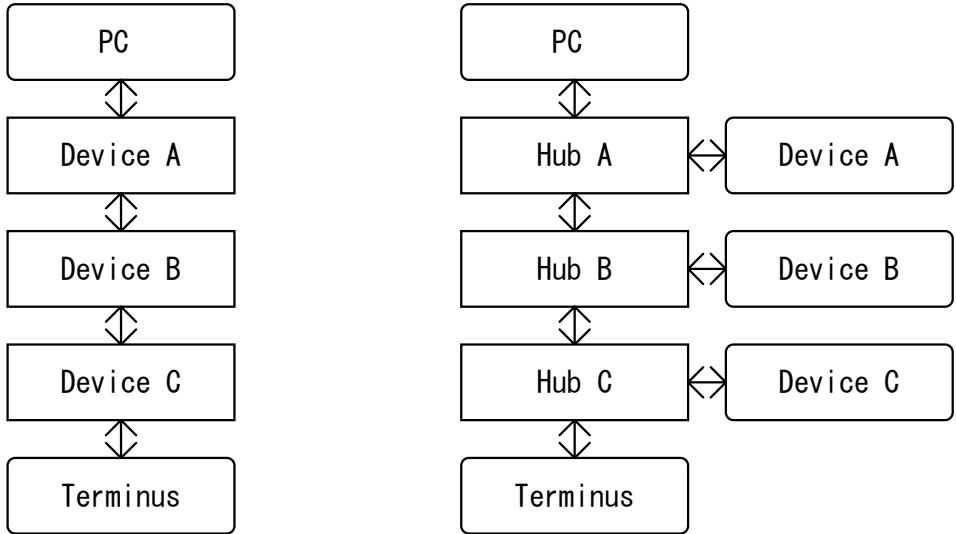

# Homology between daisy-chain and star topology

ex. FireWire, Thunderbolt, lightning, scatter-net, network in general

Relay to extend distance such as “active cable”